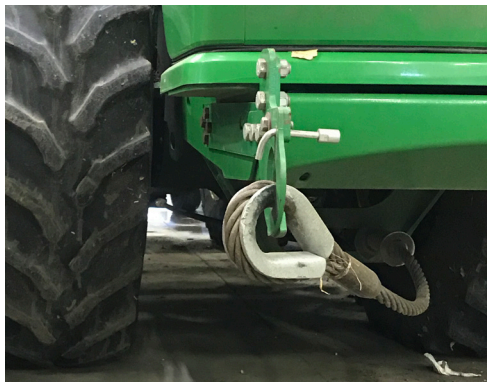

TRACTOR TOW CABLE KITS

Lankota Tow Cable Kits use a heavy-duty cable to get you out of the worst situations. They pull from the drawbar pin to preserve the integrity of the frame. Each kit includes a mount to keep the cable taut and off the ground even at full articulation. Add some peace-of-mind to your fieldwork.

LANKOTA[®]
Ag Driven Innovations

☎ 866.526.5682
605.352.4550

📍 270 West Park Ave.
Huron, SD 57350

🌐 www.lankota.com

CATALOG

TRACTOR TOW CABLE KITS

LANKOTA[®]
Ag Driven Innovations

☎ 866.526.5682
605.352.4550